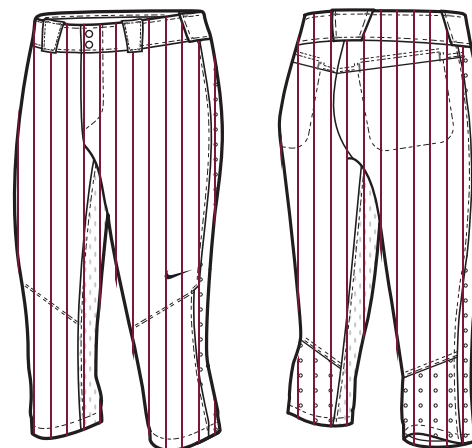

SIZES: XS, S, M, L, XL, 2XL *15% upcharge for 3XL, ST, MT, LT, XLT, 2XLT, 3XLT, STT, MTT, LTT, XLTT, 2XLTT, 3XLTT **FABRIC:** 90% polyester/10% spandex.

OFFER DATE: 10/01/16 **END DATE:** 10/01/19

4 way stretch woven game pant. Laser perf on side panel and back leg for breathability. Stretch mesh at gusset provides freedom of movement and a great fit. Chevron gripper in waistband to keep the jersey tucked in. 5 belt loop system, 2 button snap and brass zipper front closure. Reinforced, double-layer knee for durability. 2 back welt pockets for utility. Ability to customize with team name, number and logo.

Also, ability to add custom piping down side seam. Hip width: 20" (size medium), Inseam length: 18.75" (all sizes). Offered in +2" or +4" length options.

821991 Blank

\$154.00*  

NIKE CUSTOM VAPOR PRO 3/4 PANT See below*