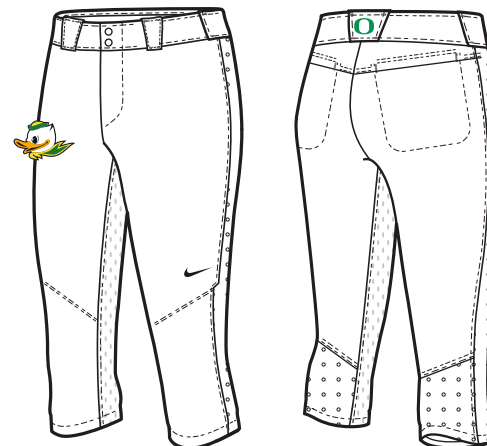

NAME ONLY (Individually Priced)

846810 One-Color Lightweight Stretch Twill \$161.00*

846809 Two-Color Lightweight Stretch Twill \$175.00*

846811 Sublimated Lightweight Stretch Twill \$175.00*

NIKE CUSTOM VAPOR ELITE 3/4 PANT See below*

SIZES: XS, S, M, L, XL, 2XL *15% upcharge for 3XL, ST, MT, LT, XLT, 2XLT, 3XLT, STT, MTT, LTT, XLTT, 2XLTT, 3XLTT **FABRIC:** 90% polyester/10% spandex.

OFFER DATE: 10/01/16 **END DATE:** 10/01/19

4 way stretch woven game pant. Laser perf on side panel and back leg for breathability. Stretch mesh at gusset provides freedom of movement and a great fit. Chevron gripper in waistband to keep the jersey tucked in. 5 belt loop system, 2 button snap and brass zipper front closure. Reinforced, double-layer knee for durability. 2 back welt pockets for utility. Ability to customize with team name, number and logo.

Also, ability to add custom piping down side seam. Hip width: 20" (size medium), Inseam length: 18.75" (all sizes). Offered in +2" or +4" length options.

821991 Blank

\$154.00*  

NIKE CUSTOM VAPOR PRO 3/4 PANT See below*