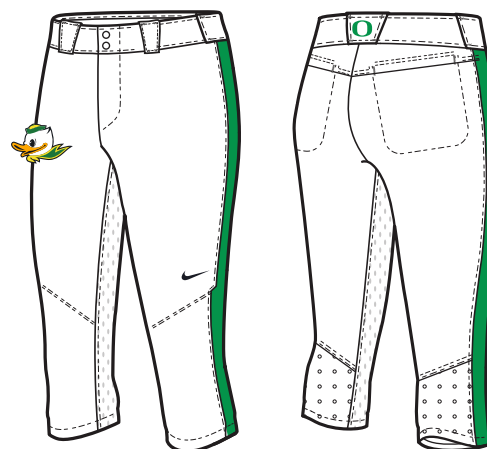

NAME ONLY (Individually Priced)

846810 One-Color Lightweight Stretch Twill \$161.00*

846809 Two-Color Lightweight Stretch Twill \$175.00*

846811 Sublimated Lightweight Stretch Twill \$175.00*

NIKE CUSTOM VAPOR ELITE 3/4 PANT See below*

SIZES: XS, S, M, L, XL, 2XL *15% upcharge for 3XL, ST, MT, LT, XLT, 2XLT, 3XLT, STT, MTT, LTT, XLTT, 2XLTT, 3XLTT **FABRIC:** 90% polyester/10% spandex.

OFFER DATE: 10/01/16 **END DATE:** 10/01/19

4 way stretch woven game pant. Laser perf on side panel and back leg for breathability. Stretch mesh at gusset provides freedom of movement and a great fit. Chevron gripper in waistband to keep the jersey tucked in. 5 belt loop system, 2 button snap and brass zipper front closure. Reinforced, double-layer knee for durability. 2 back welt pockets for utility. Ability to customize with team name, number and logo.

Also, ability to add custom piping down side seam. Hip width: 20" (size medium), Inseam length: 18.75" (all sizes). Offered in +2" or +4" length options.

821991 Blank

\$154.00*  

NIKE CUSTOM VAPOR PRO 3/4 PANT See below*