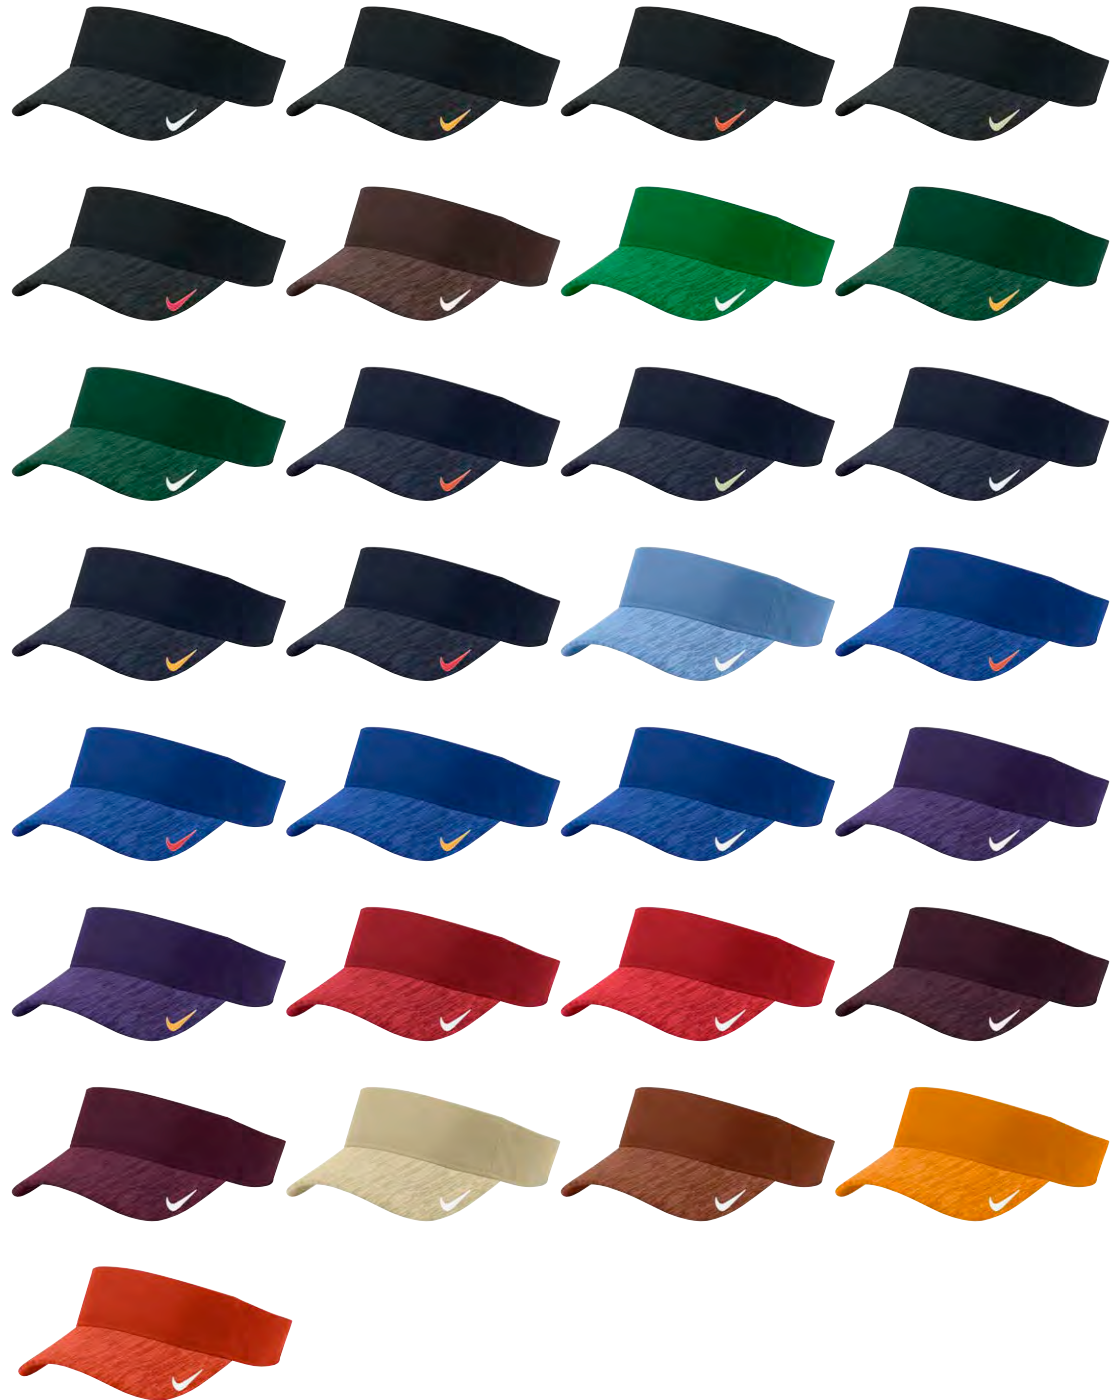

NEW NIKE TEAM AROBILL VISOR AA9999 $39.20

SIZES: S/M, M/L, L/XL **FABRIC:** 100% polyester.

OFFER DATE: 06/01/18

Must purchase in units of 3.

- 010 Black/University Gold
- 014 Black/University Red
- 302 Pine Green
- 419 College Navy/White
- 422 College Navy/Team Gold
- 480 Game Royal/University Gold
- 483 Game Royal/White
- 613 Team Crimson/White
- 692 Team Maroon/White
- 873 Bright Ceramic/White

- 011 Black/Team Orange
- 015 Black/White
- 341 Gorge Green/White
- 420 College Navy/University Gold
- 423 College Navy/Team Orange
- 481 Game Royal/University Red
- 547 Court Purple/White
- 657 University Red/White
- 783 Team Gold/White
- 891 Team Orange/White

- 013 Black/Team Gold
- 237 Baroque Brown/White
- 342 Gorge Green/University Gold
- 421 College Navy/University Red
- 448 Valor Blue/White
- 482 Game Royal/Team Orange
- 548 Court Purple/University Gold
- 669 Deep Maroon/White
- 802 Desert Orange/White