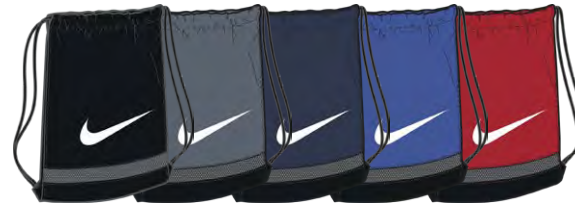

NIKE BRASILIA GYMSACK **BA5338 NK2874 $21.00**

SIZES: Misc **OFFER DATE:** 01/01/18

- Tough 600D polyester • Durable 300D polyester • Drawstring closure / Easy access to contents • Screened Swoosh branding

DIMENSIONS: 19.5" H x 14.5" W x 3" D

010 Black/Black/(White)

064 Flint Grey/Black/(White)

410 Midnight Navy/Black/(White)

480 Game Royal/Black/(White)

657 University Red/Black/(White)